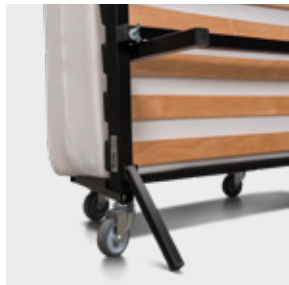

## ROLLAWAY UPRIGHT EXTRA BED

- 100% Dutch design, made in The Netherlands
- space saving due to the design of the headboard
- 4 beds can be stored on 1,5 m<sup>2</sup>
- full-size bed with comfortable spring mattress: 90 x 190 cm
- extra comfort and weight balance thanks to 19 strong wooden slats
- easy to put the bed upright and down due to the folding legs
- heavy duty wheels to prevent damage to the floor

### Dimensions:

frame 45 x 90 x 203 cm (w x d x h)

mattress 23 x 90 x 190 cm (w x d x h)

Item number: **4455**

(optional dust cover: **4463**)

>>

Optional hygienic  
dust cover

## ROLLAWAY FOLDING EXTRA BED

- 100% Dutch design, made in The Netherlands
- largest extra bed available on the hotel market: 90 x 210 cm
- extra comfort & weight balance thanks to 19 strong wooden slats
- wooden headboard
- comfortable SG40 foam 10 cm mattress
- easy to fold and unfold due to the unique folding system
- heavy duty wheels to prevent damage to the floor