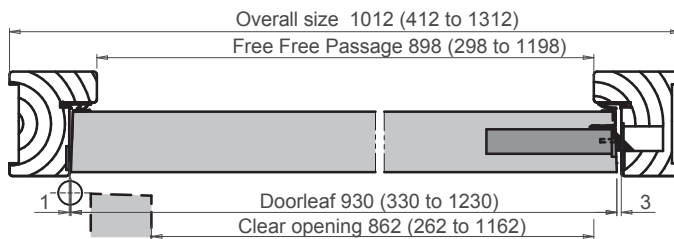

# CHORUS 42 (single and double leaf)

TIMBER FIRE-RATED  
AND ACOUSTIC DOORSETS

All sizes are in mm

Swiss threshold 35x20

Swiss threshold 50x20

Swiss threshold 67x27

Pyramidal threshold 67x15

Flat threshold 35x12