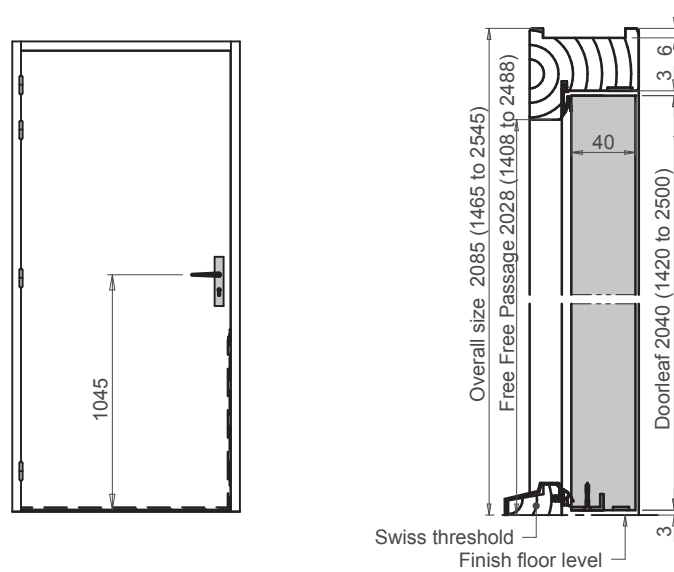

CHORUS 42 (single and double leaf)

TIMBER FIRE-RATED
AND ACOUSTIC DOORSETS

All sizes are in mm