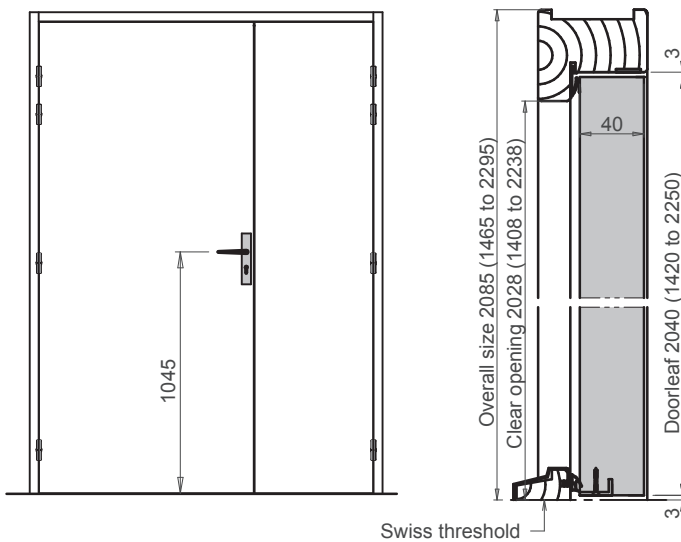

# CHORUS 42 (single and double leaf)

TIMBER FIRE-RATED  
AND ACOUSTIC DOORSETS

All sizes are in mm

Swiss threshold 35x20

Swiss threshold 50x20

Swiss threshold 67x27

Pyramidal threshold 67x15

Flat threshold 35x12

Swiss threshold 67x19

Mechanical drop seal