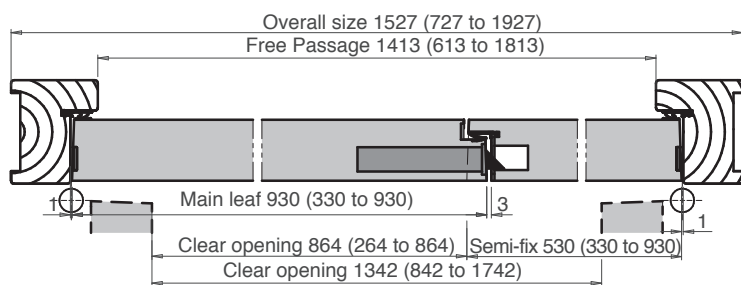

**EI30** (FD30)  
(EITHER SIDE - CSTB RS 14-010)

**Smoke Seal** (S<sub>a</sub> Classification)  
(EN 13501-2/BS EN 1634-3)

400x300

Ø360

1200x200

1200x300

1200x400

750x200

750x200  
700x200

750x200  
500x200

1450x200

1650x200

# CLUB 36 (single and double leaf)

TIMBER FIRE-RATED AND ACOUSTIC DOORSETS

All sizes are in mm

Swiss threshold 35x20

Swiss threshold 50x20

Swiss threshold 67x27

Pyramidal threshold 67x15

Flat threshold 35x12