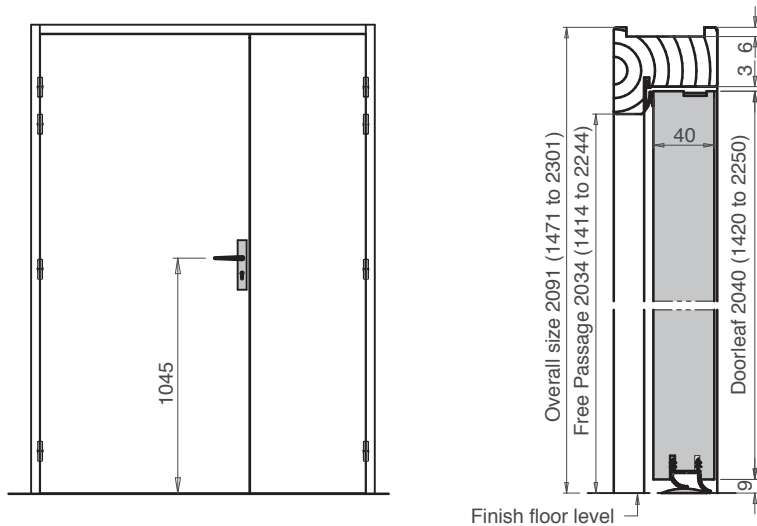

**EI30** (FD30)  
(EITHER SIDE - CSTB RS 14-010)

**Smoke Seal** (S<sub>a</sub> Classification)  
(EN 13501-2/BS EN 1634-3)

400x300

Ø360

1200x200

1200x300

1200x400

750x200

750x200  
700x200

750x200  
500x200

1450x200

1650x200

# CLUB 36 (single and double leaf)

TIMBER FIRE-RATED AND ACOUSTIC DOORSETS

All sizes are in mm

Swiss threshold 35x20

Swiss threshold 50x20

Swiss threshold 67x27

Pyramidal threshold 67x15

Flat threshold 35x12