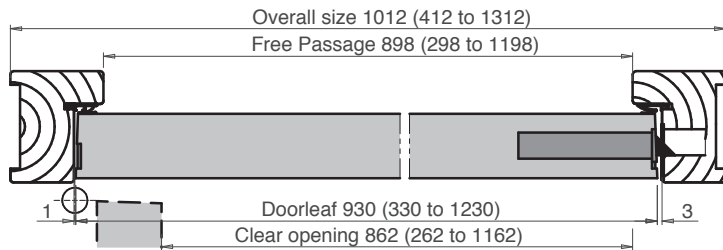

CLUB 36 (single and double leaf)

TIMBER FIRE-RATED AND ACOUSTIC DOORSETS

All sizes are in mm