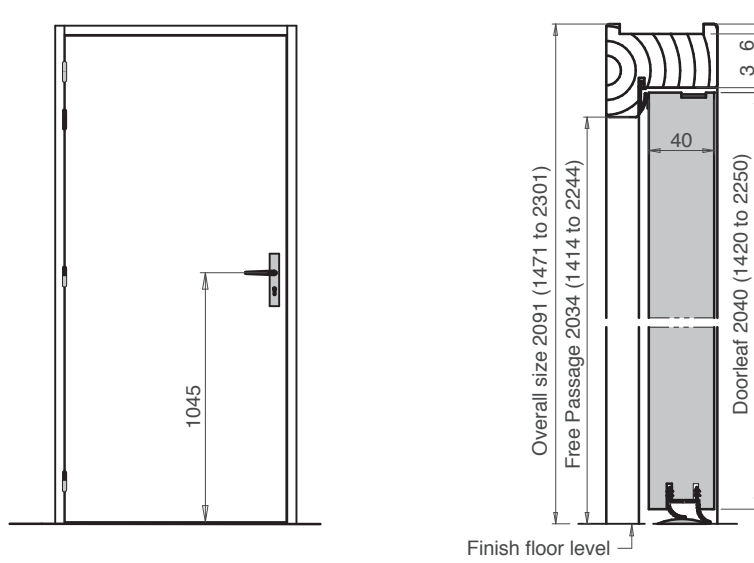

CLUB 36 (single and double leaf)

TIMBER FIRE-RATED AND ACOUSTIC DOORSETS

All sizes are in mm