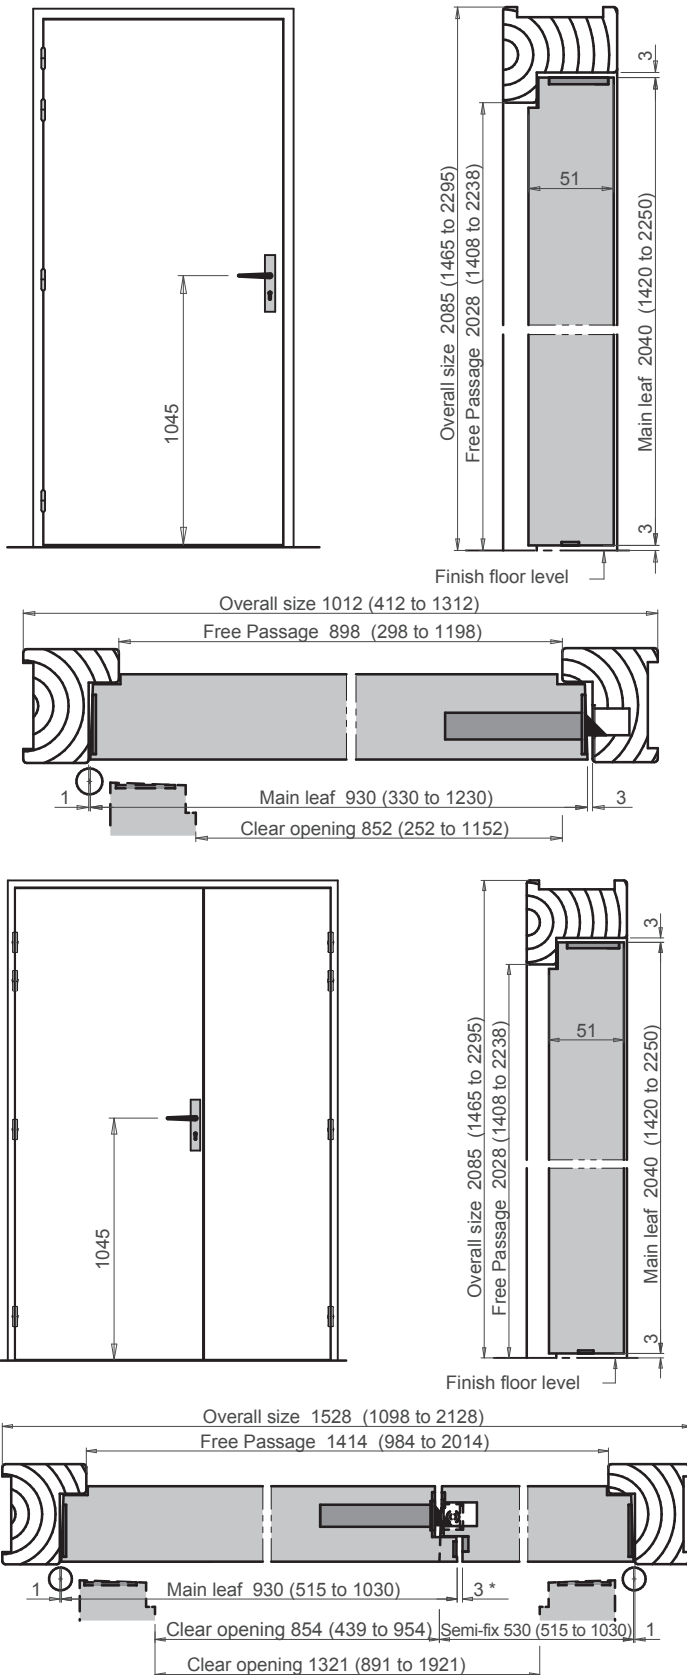

EUROFLAM EI60 (single and double leaf)

TIMBER FIRE-RATED DOORSETS

DOOR LEAF

- Huet solid timber core.
- Thickness: 51mm hardwood stiles all round

DOOR FRAME

- Hardwood
- Rebated monoblock frame
- Variety of widths
- Extension linings available
- Frame can be lacquered, stained or varnished
- Frame can be wrapped with wood veneer to match door leaf facings

CHOICE OF DOOR FACINGS

- Primed
- Wood veneers
- Laminated
- White paint finish + other colour available by request
- Grooved to a wide choice of standard and bespoke finishes

IRONMONGERY

- 3 or 4 lift-off hinges - 160 x 70mm black or chrome-plated
- Cut-outs/mortices are available to suit a variety of locks and handles
- Cut-outs/mortices are available to suit a large choice of electromagnetic lock
- Spy hole
- Concealed door closer available: DORMA ITS96
- Electric striking plate (available on single leaf)
- Factory fitted Emergency exit locks:
 - Vachette D45 emergency exit device
 - Emergency exit push bar selection
- Doors can be held in open position using electro-magnetic device. In the event of a fire, doors will assume closed position

PERIMETER SEALS

- Intumescent seals factory fitted (within the frame or leaf)
- Combined smoke and acoustic seals fitted within the frame and leaf (tested to meet acoustic performance: Rw 35dB single leaf/Rw 34dB double leaf)

750x200

750x200
700x200

750x200
500x200

EUROFLAM EI60 (single and double leaf)

TIMBER FIRE-RATED DOORSETS

All sizes are in mm

Meeting stiles available