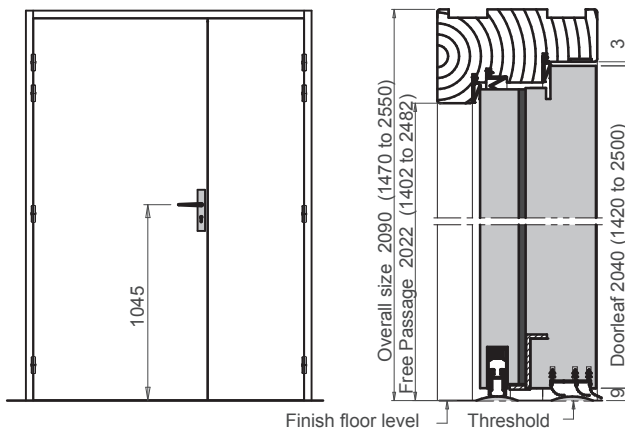

# CHORUS 49 (single and double leaf)

TIMBER FIRE-RATED  
AND ACOUSTIC DOORSETS

All sizes are in mm

**Pyramidal threshold 95x15**

**Mechanical drop seals**

**Flat threshold 80x12**

**Lip seal**

**Flat threshold 80x12**

**Pyramidal threshold 95x15**