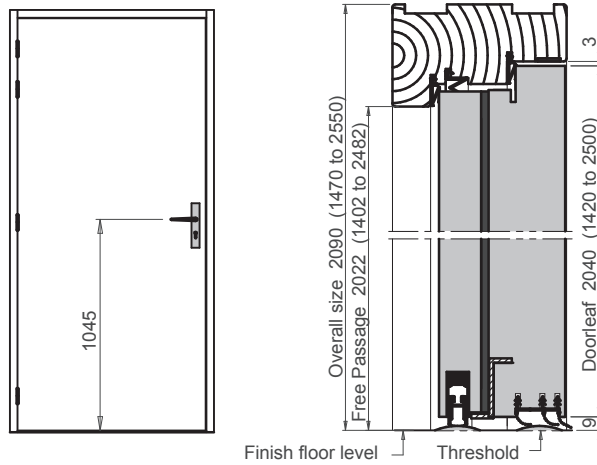

## IRONMONGERY

- 4 lift-off ball bearing hinges - 190 x 80mm black
- Cut-outs/mortices are available to suit a variety of locks and handles
- Electric striking plate (available on single leaf)

**EI30** (FD30)  
(EITHER SIDE - CSTB RS14-090)

**3c Stability\***

**Smoke Seal** (S<sub>2</sub> Classification)  
(EN 13501-2/BS EN 1634-3)

400x300

\*Stability of the door leaf is an important factor, particularly in areas of temperature variance between rooms or between rooms and corridors. Any distortion of the door leaf will result in the seals not functioning correctly. With the inclusion of a minimum of 2 steel sheets and other materials, Huet door leaves offer less than 2mm of distortion. The result is a door leaf and seal which continues to perform even with wide temperature differences.

# CHORUS 49 (single and double leaf)

TIMBER FIRE-RATED  
AND ACOUSTIC DOORSETS

All sizes are in mm

**Pyramidal threshold 95x15**

**Mechanical drop seals**

**Flat threshold 80x12**

**Lip seal**

**Flat threshold 80x12**

**Pyramidal threshold 95x15**