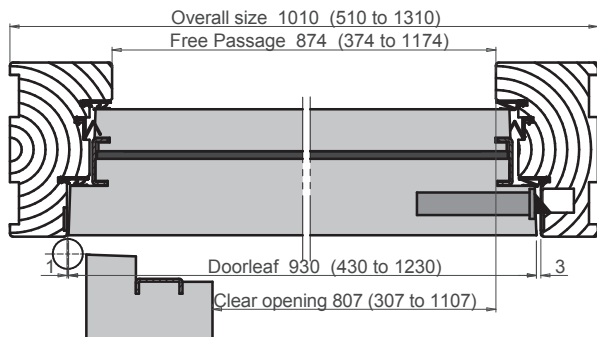

# CHORUS 49 (single and double leaf)

TIMBER FIRE-RATED  
AND ACOUSTIC DOORSETS

All sizes are in mm

**Pyramidal threshold 95x15**

**Mechanical drop seals**

**Flat threshold 80x12**

**Lip seal**

**Flat threshold 80x12**

**Pyramidal threshold 95x15**