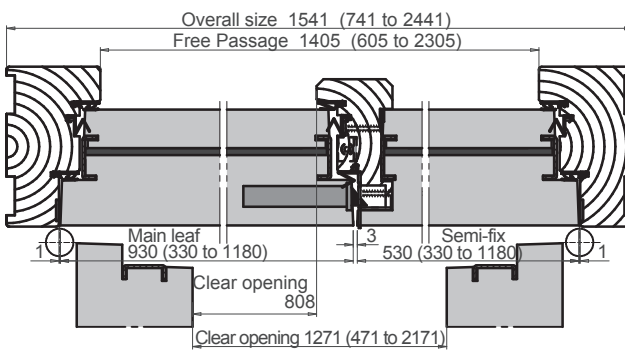

## IRONMONGERY

- 4 lift-off ball bearing hinges - 190 x 80mm black
- Cut-outs/mortices are available to suit a variety of locks and handles
- Electric striking plate (available on single leaf)

# CHORUS 49 (single and double leaf)

TIMBER FIRE-RATED  
AND ACOUSTIC DOORSETS

All sizes are in mm

**Pyramidal threshold 95x15**

**Mechanical drop seals**

**Flat threshold 80x12**

**Lip seal**

**Flat threshold 80x12**

**Pyramidal threshold 95x15**