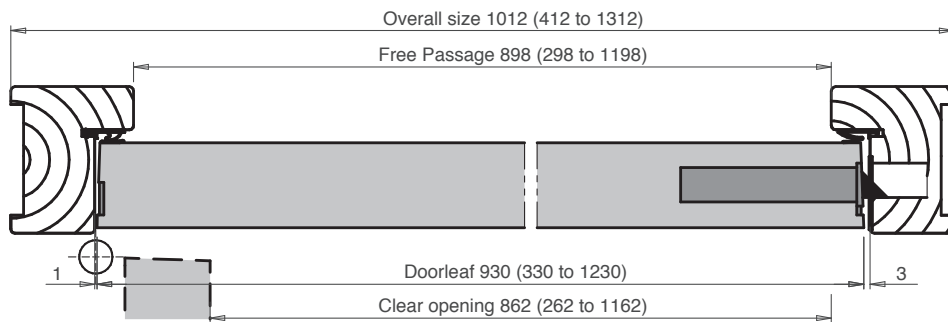

Smoke Seal (S_a Classification)
(EN 13501-2/ BS EN 1634-3)

400x300

Ø360

1200x200

1200x300

1200x400

750x200

750x200
700x200

750x200
500x200

1450x200

1650x200

CLUB 39 (single leaf)

TIMBER FIRE-RATED
AND ACOUSTIC DOORSETS

All sizes are in mm

Swiss threshold 35x20

Swiss threshold 50x20

Swiss threshold 67x27

Pyramidal threshold 67x15

Flat threshold 35x12

Swiss threshold 67x19

Mechanical drop seal