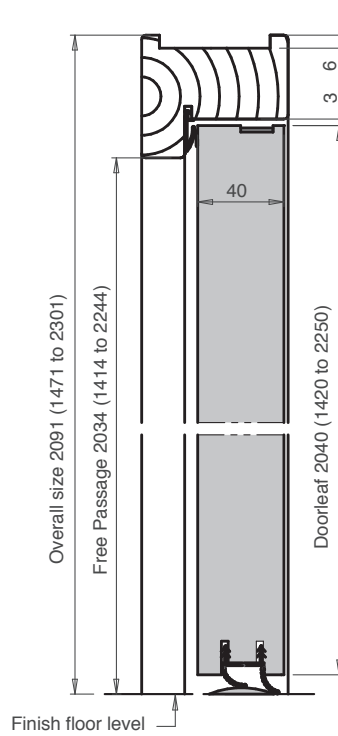

CHOICE OF DOOR FACINGS

- Primed
- Wood veneers
- Laminated
- White paint finish + other colour available by request
- Grooved to a wide choice of standard and bespoke finishes

IRONMONGERY

- 3 or 4 lift-off hinges - 140 x 70mm mild or stainless steel
- Cut-outs/mortices are available to suit a variety of locks and handles
- Cut-outs/mortices are available to suit a large choice of electromagnetic lock
- Spy hole
- Concealed door closer available: DORMA ITS96
- Electric striking plate
- Aluminium protection on lock edge/bottom (single leaf)

Smoke Seal (S_a Classification)
(EN 13501-2/ BS EN 1634-3)

400x300

Ø360

1200x200

1200x300

1200x400

750x200

750x200
700x200

750x200
500x200

1450x200

1650x200

CLUB 39 (single leaf)

TIMBER FIRE-RATED
AND ACOUSTIC DOORSETS

All sizes are in mm

Swiss threshold 35x20

Swiss threshold 50x20

Swiss threshold 67x27

Pyramidal threshold 67x15

Flat threshold 35x12

Swiss threshold 67x19

Mechanical drop seal