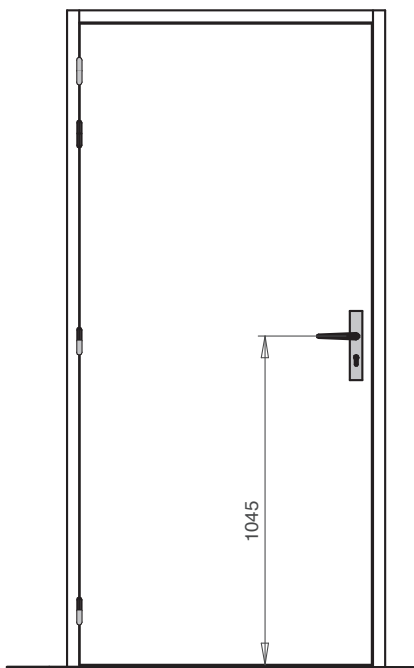

Smoke Seal (S_a Classification)
(EN 13501-2/ BS EN 1634-3)

400x300

Ø360

1200x200

1200x300

1200x400

750x200

750x200
700x200

750x200
500x200

1450x200

1650x200

CLUB 39 (single leaf)

TIMBER FIRE-RATED
AND ACOUSTIC DOORSETS

All sizes are in mm

Swiss threshold 35x20

Swiss threshold 50x20

Swiss threshold 67x27

Pyramidal threshold 67x15

Flat threshold 35x12

Swiss threshold 67x19

Mechanical drop seal